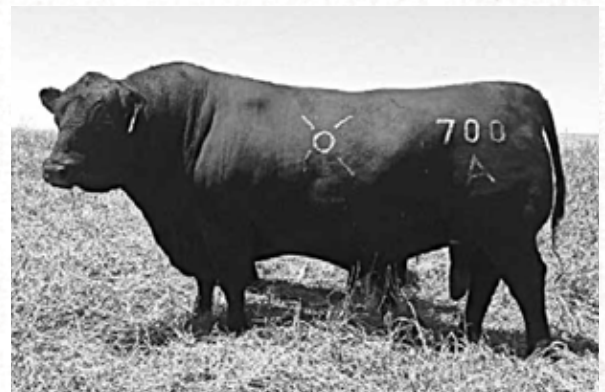

Maternal Grandsire, O C C Alpha 700A