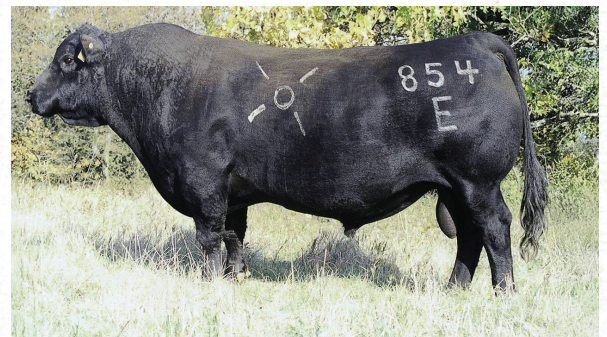

Genetics, Emblazon 854E

- JJ Scheckel Revolution 22935 is line bred top and bottom of the pedigree to Coleman Emblazon.
- J.J. Scheckel Revolution 22935 is a 5.5 frame bull out of **Ideal 5325**, a donor cow we own with real world performance that earned herself into the donor role only after eight natural calves. She has a superior production record, udder, body, and feet into old age while bringing in one of the largest and best looking calves every year.
- JJ Scheckel Revolution 22935 is line bred top and bottom of the pedigree to **Coleman Emblazon** who goes back to some of the best maternal genetics ever created, **Emblazon 854E** and **DHD Traveler 6807**.